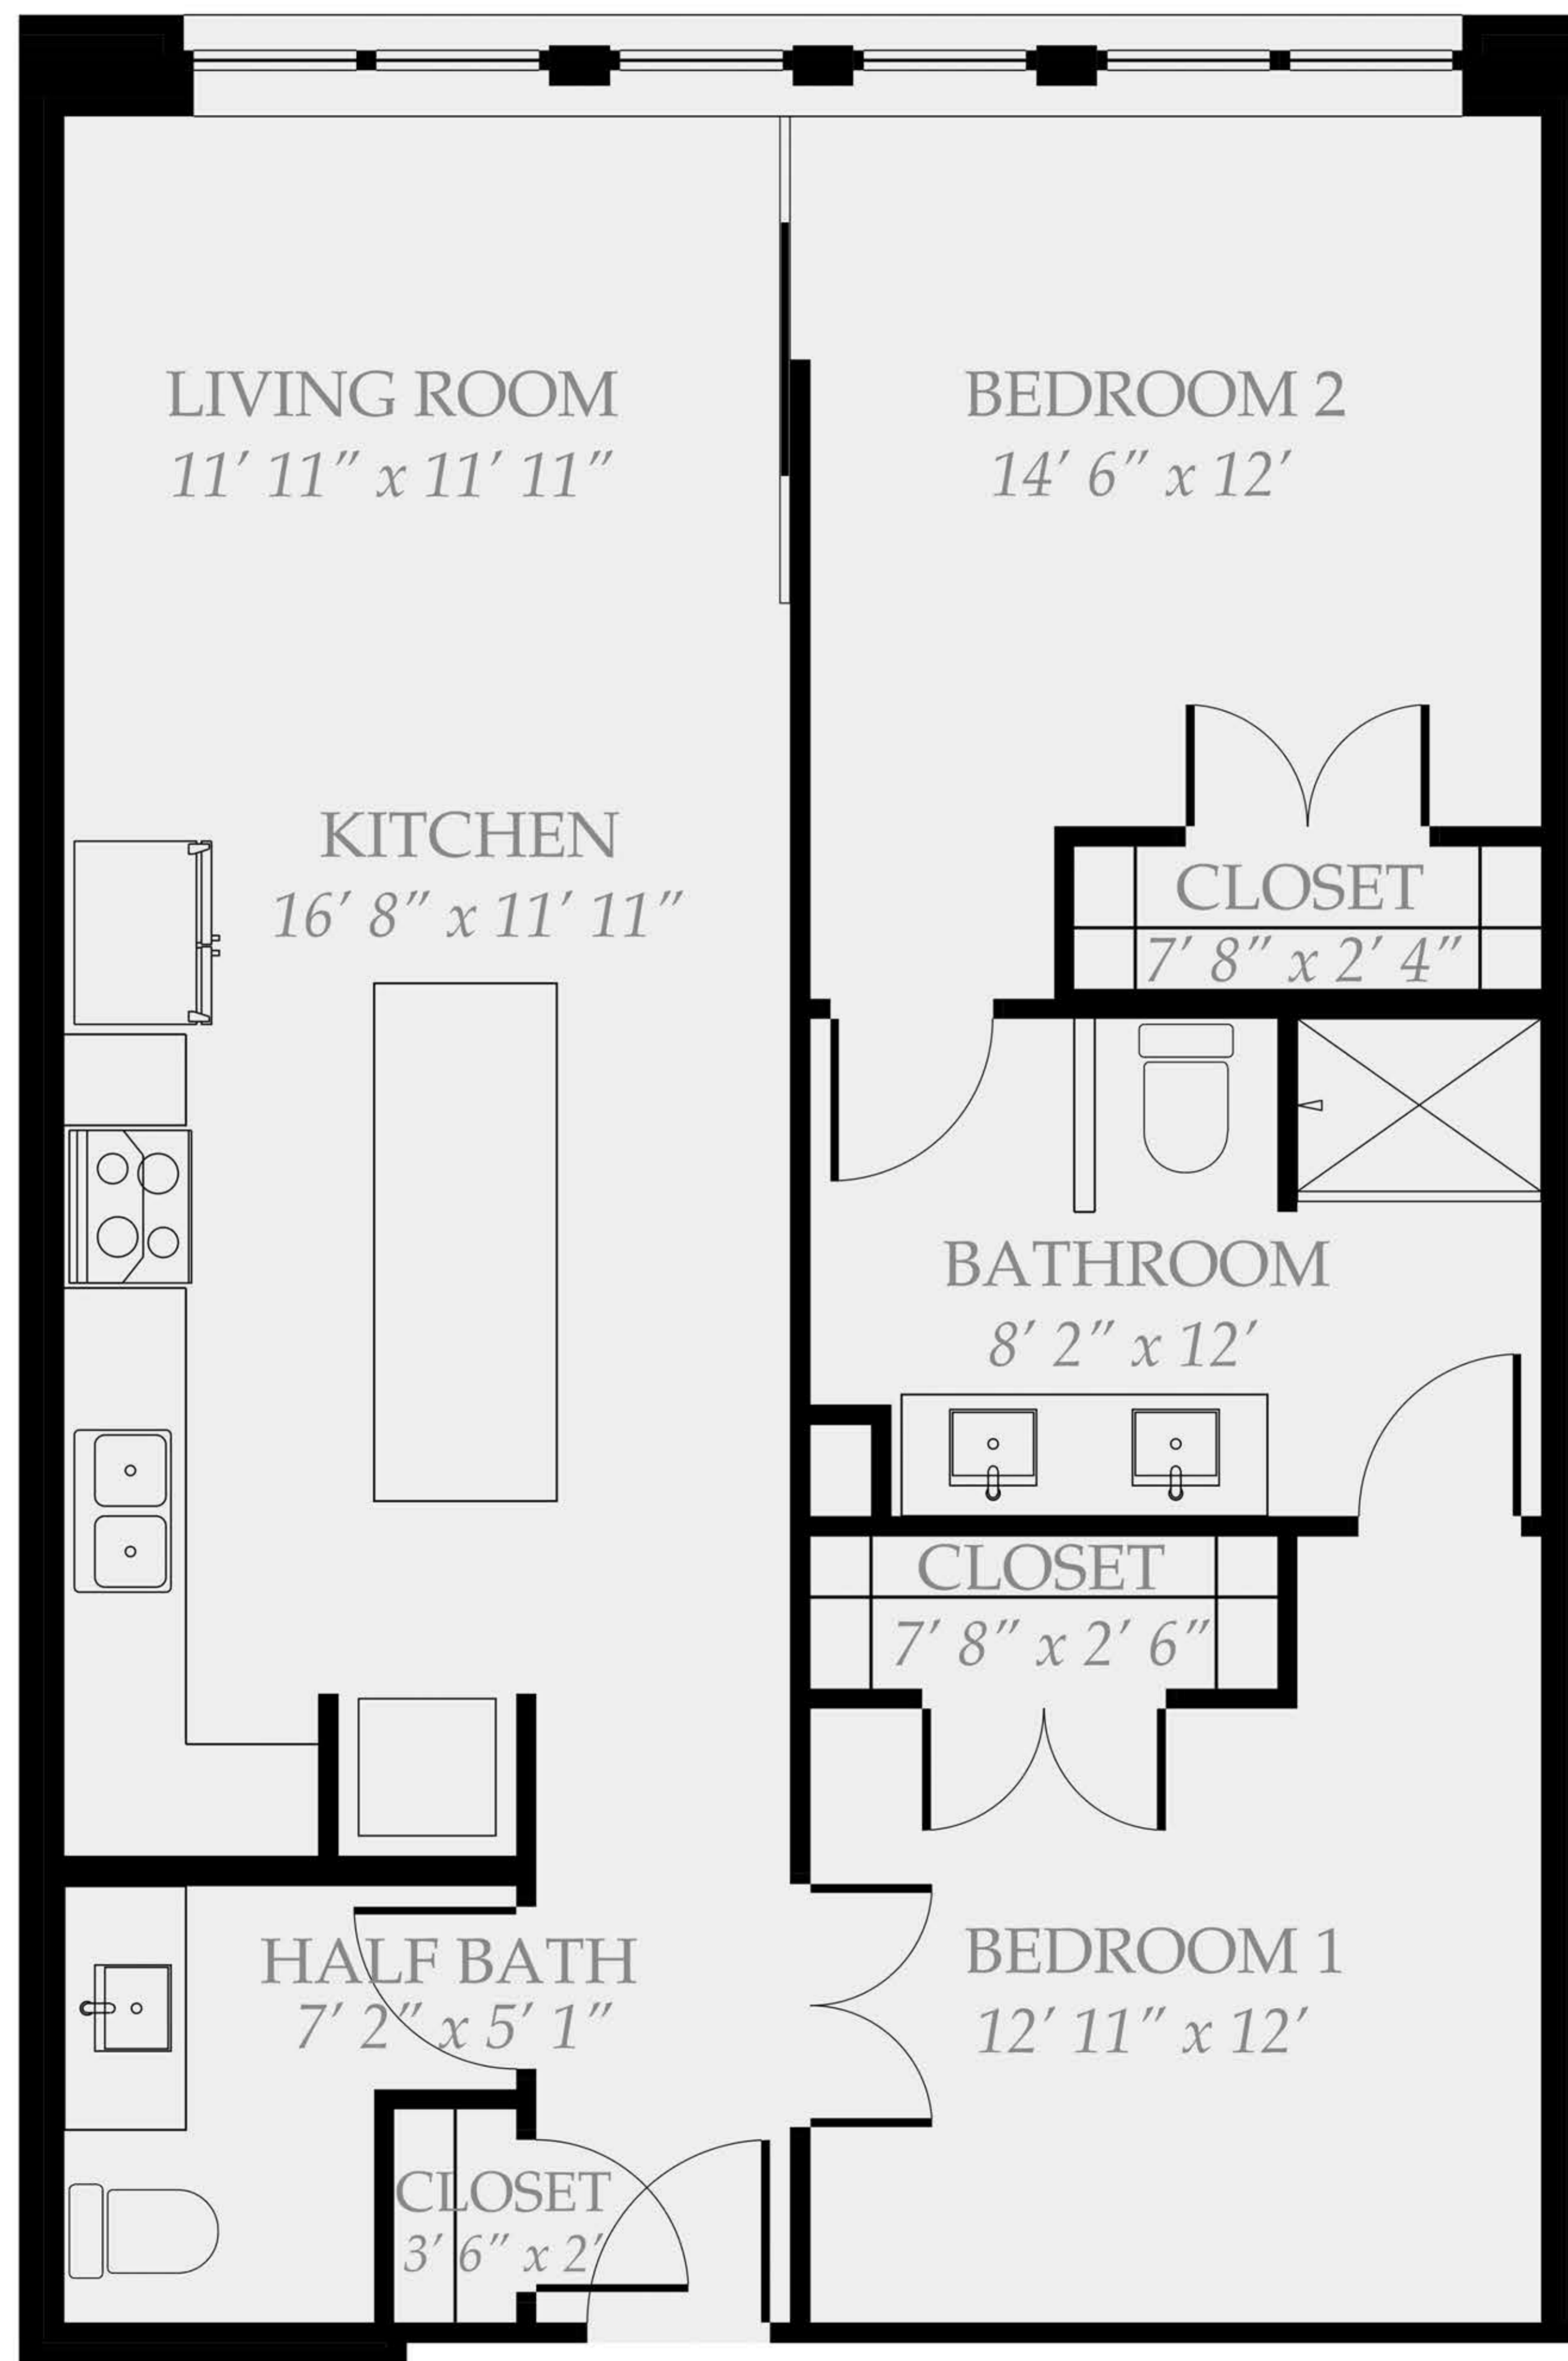

207 - FLOOR PLAN

936 sqft*

W. Magnolia Ave

Ogden St

*Square footage is approximate