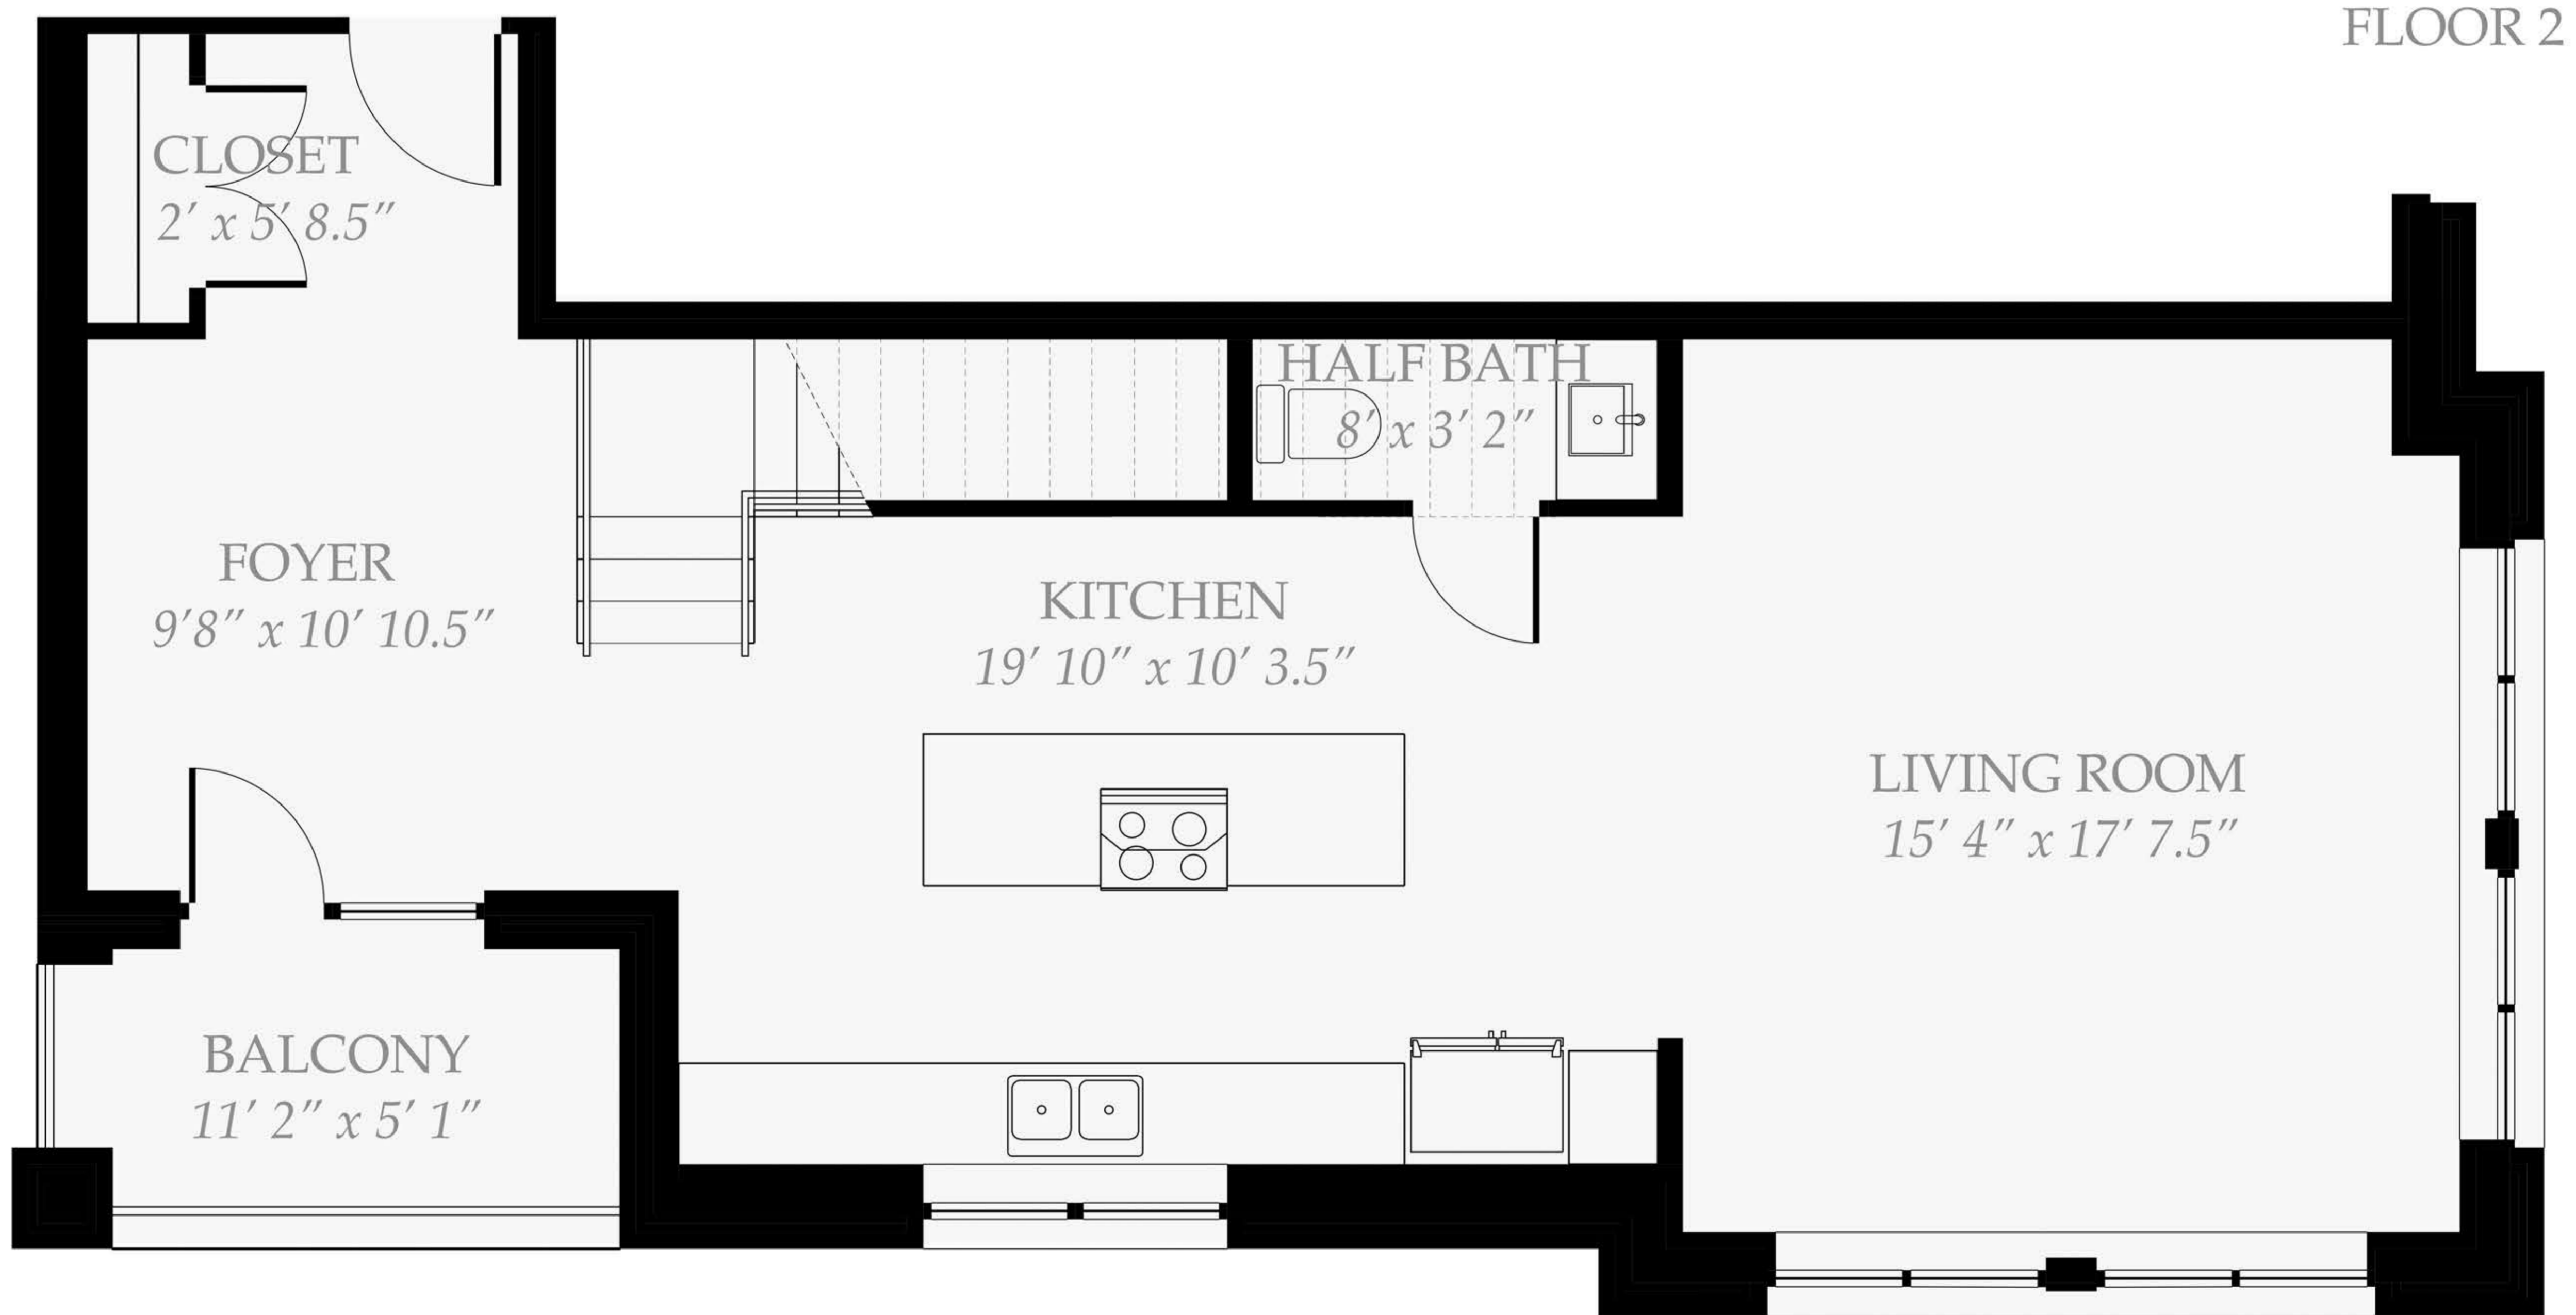

**205 - FLOOR PLAN**

1770 sqft interior\* + 82 sf balcony

\*Square footage is approximate and does not include balcony