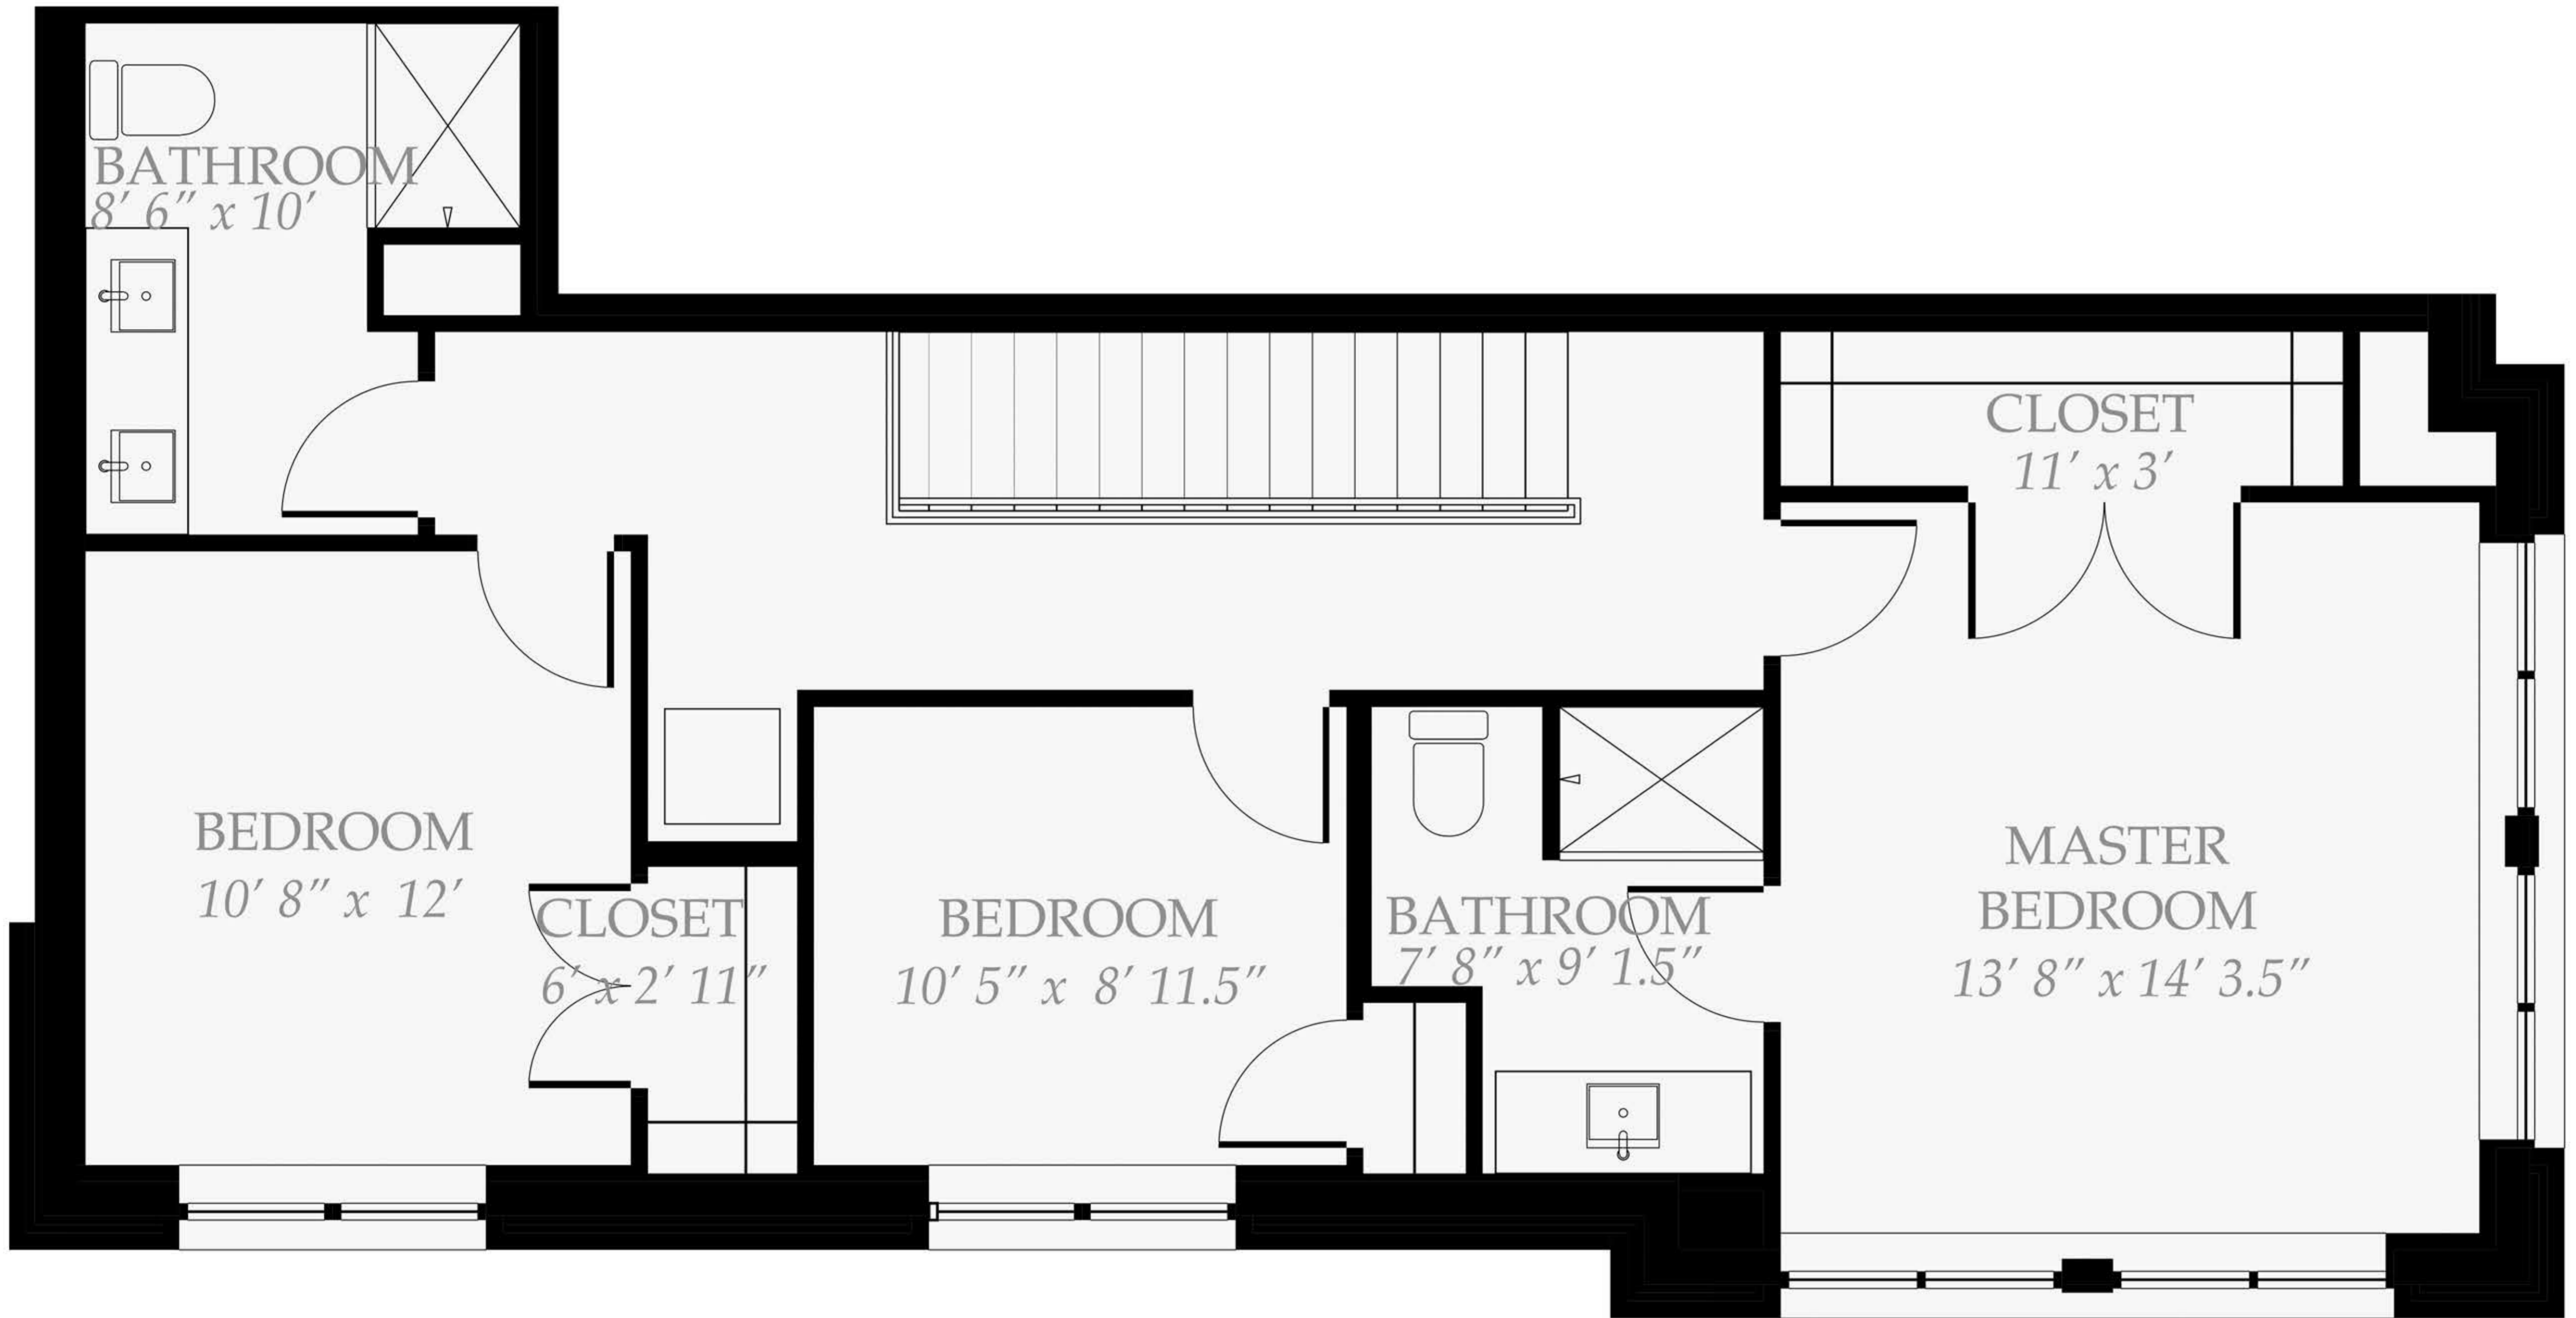

**205 - FLOOR PLAN**

1770 sqft interior\* + 82 sf balcony

\*Square footage is approximate and does not include balcony