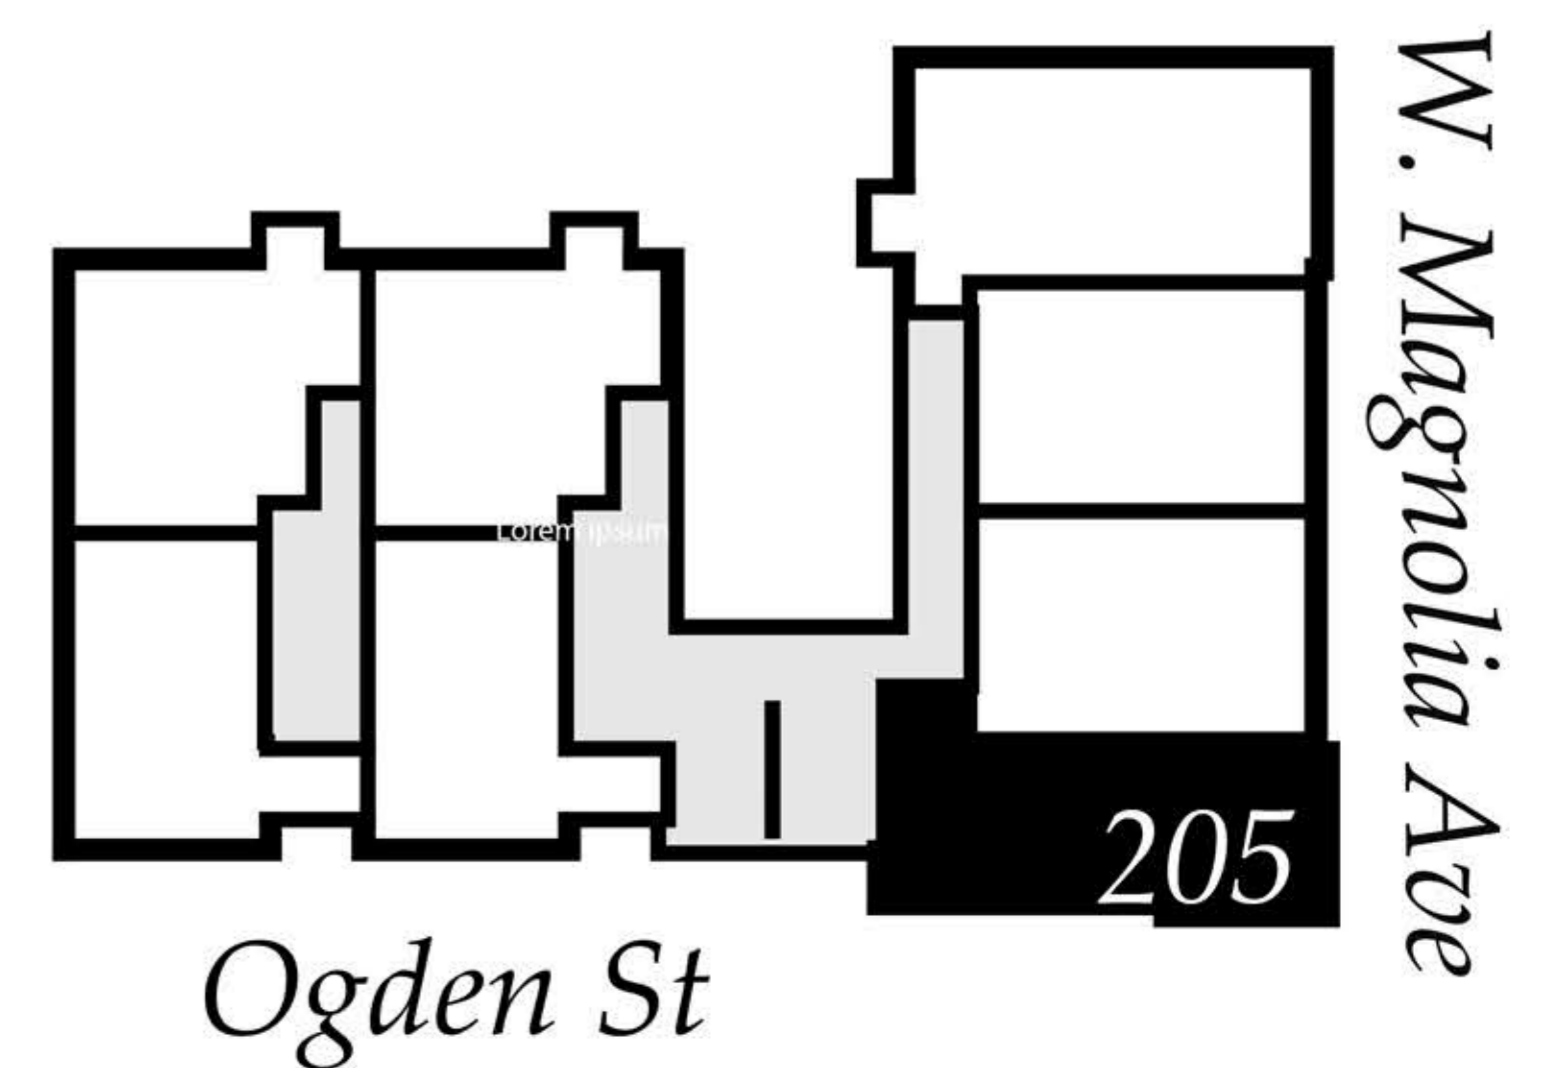

**205 - FLOOR PLAN**

1770 sqft interior\* + 82 sf balcony

\*Square footage is approximate and does not include balcony