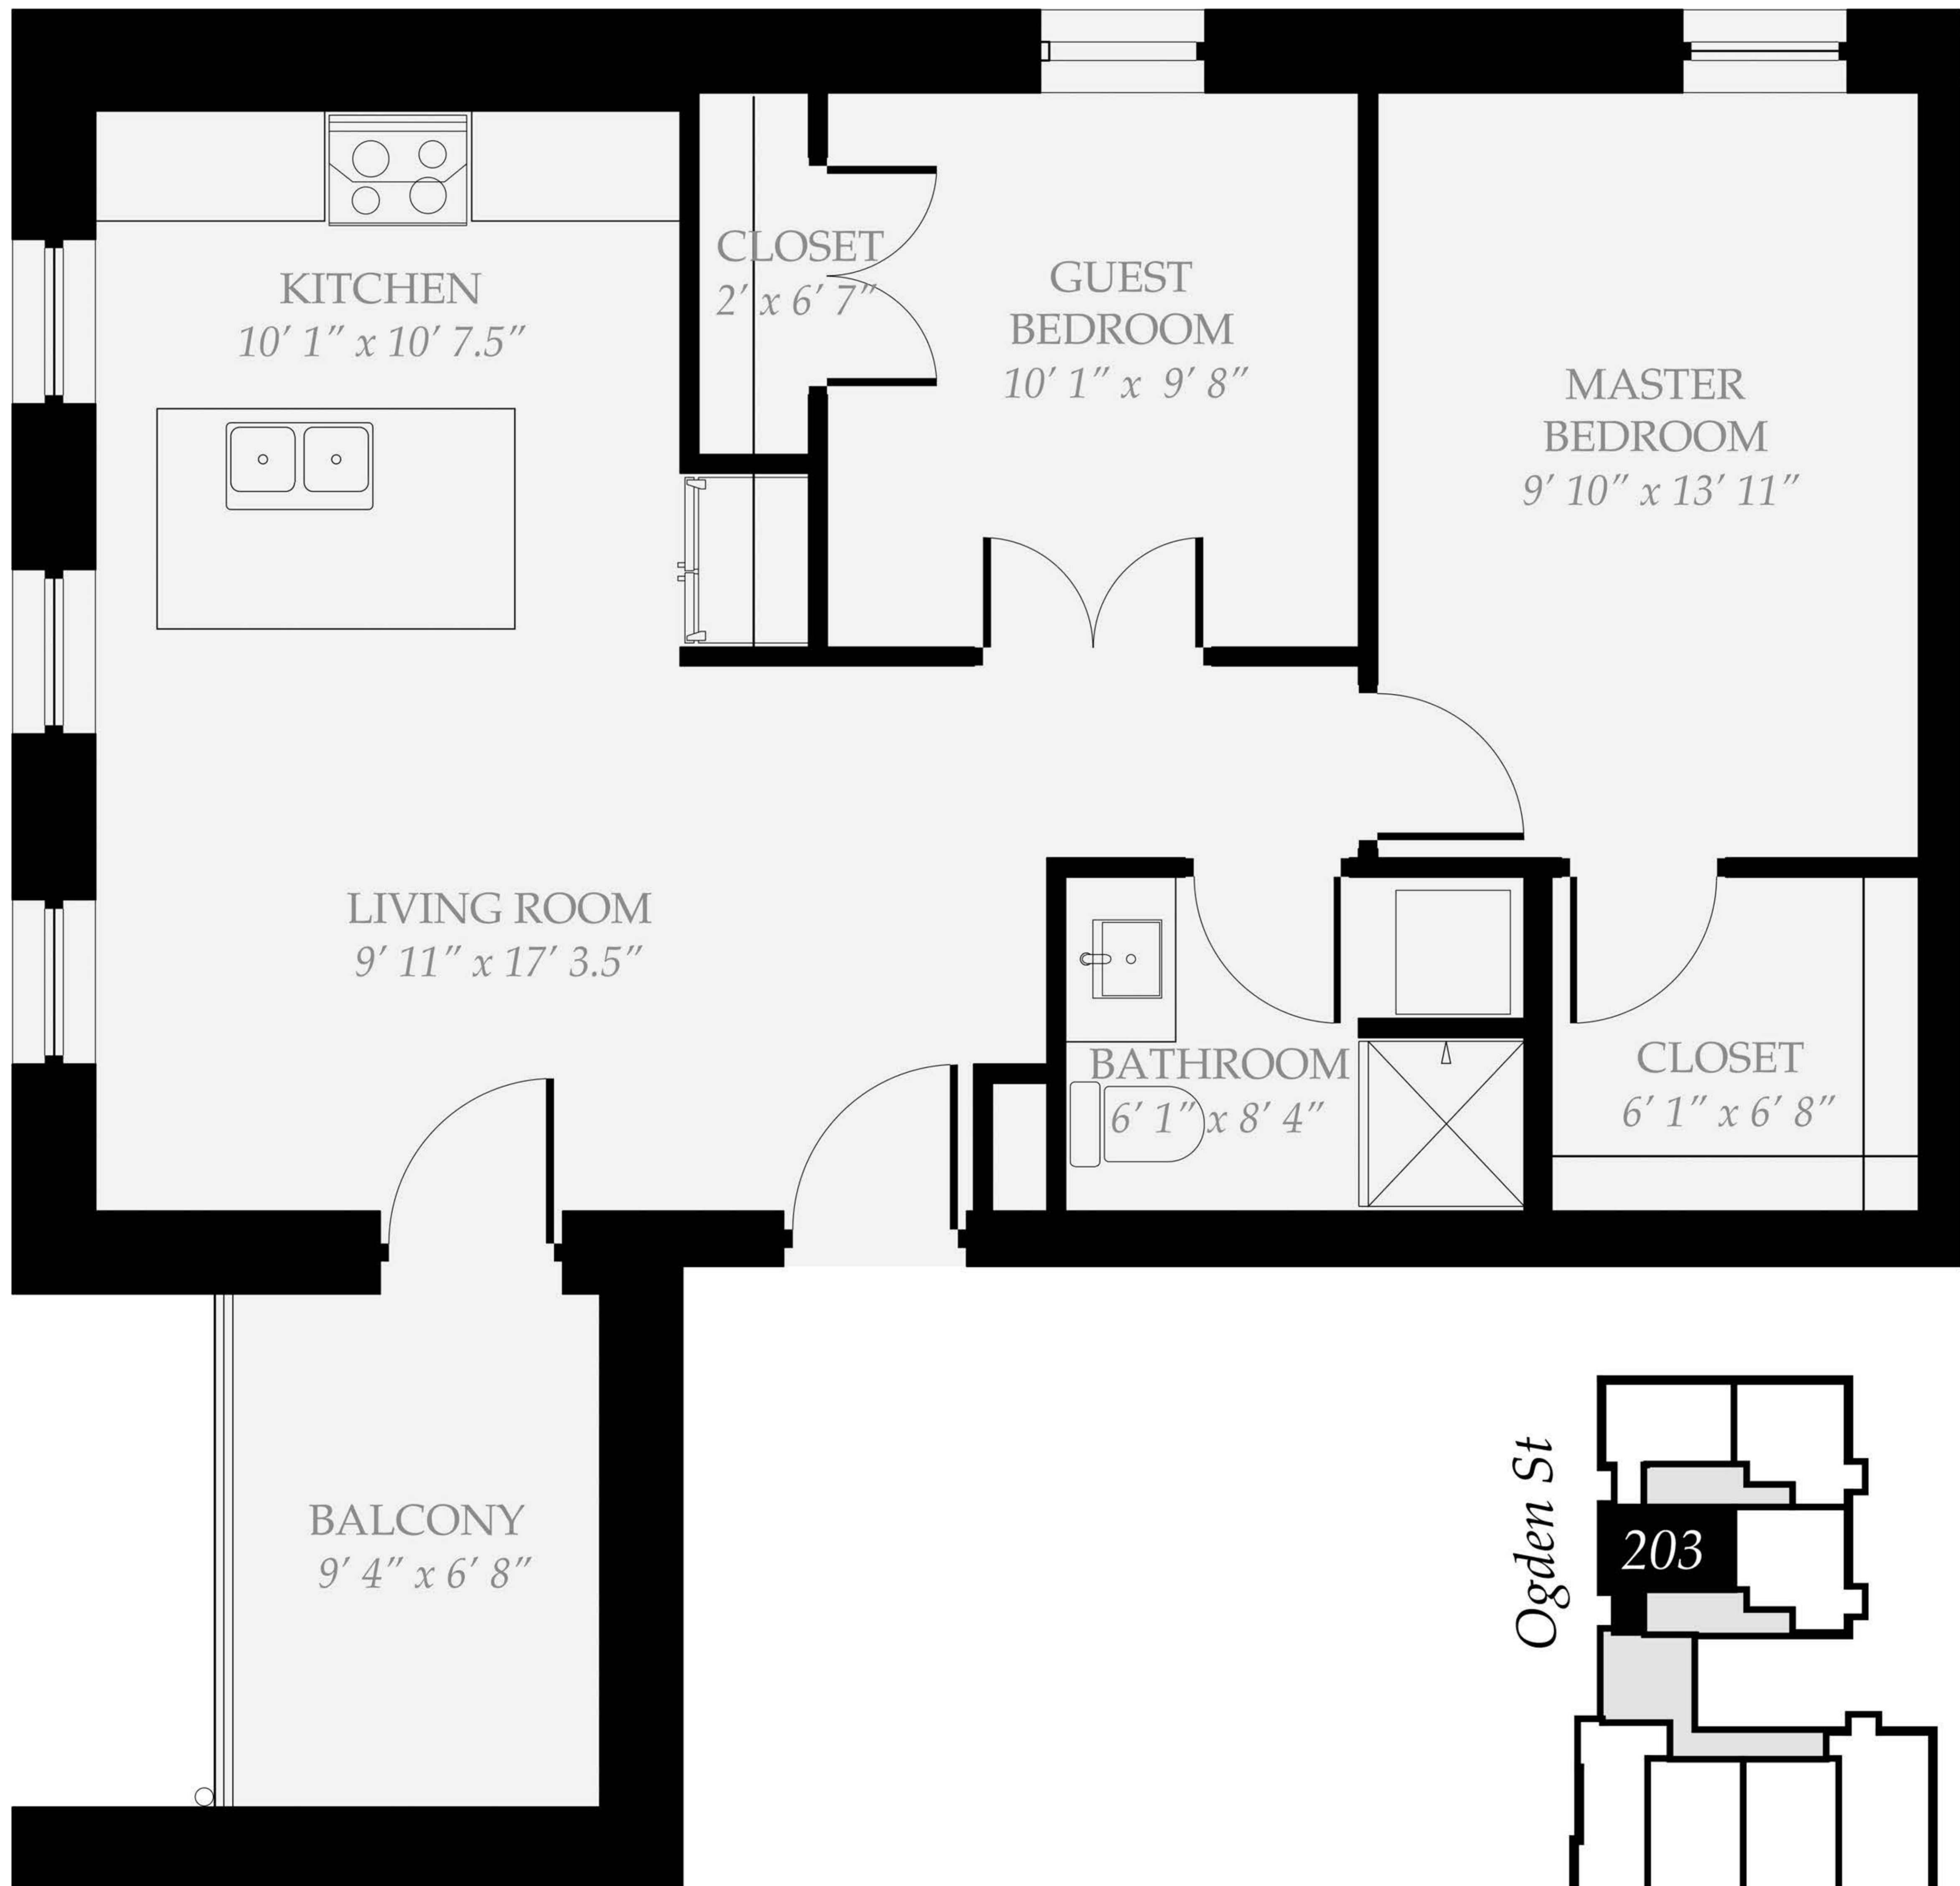

203 - FLOOR PLAN

736 sqft interior* + 87 sqft balcony

*Square footage is approximate and does not include balcony