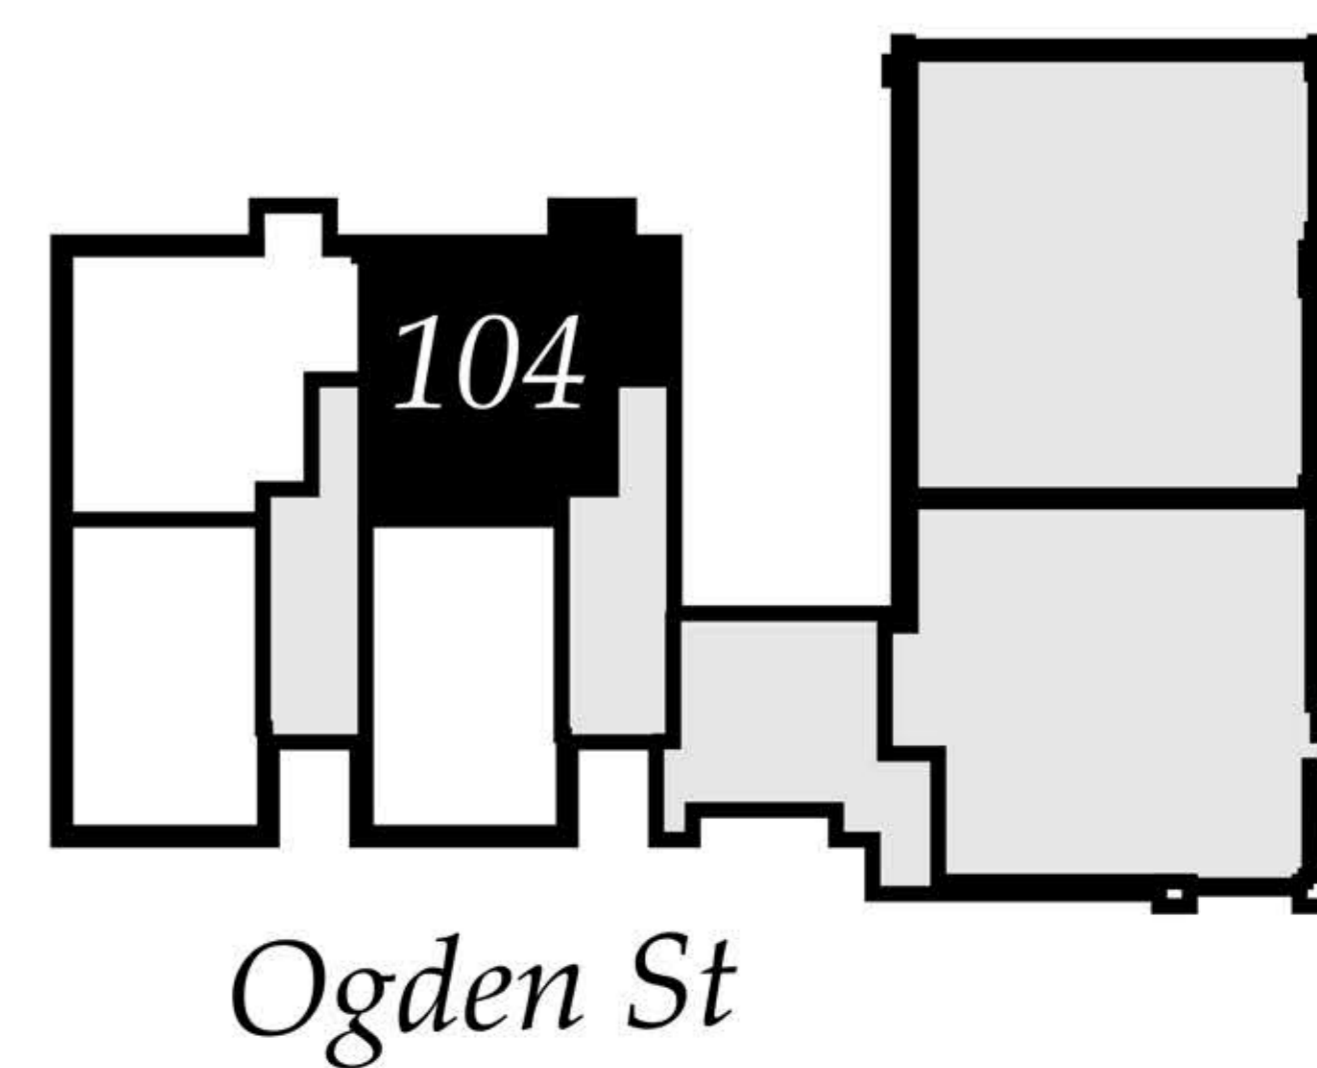

104 - FLOOR PLAN

862 sqft interior* + 38 sqft balcony

*Square footage is approximate and does not include balcony