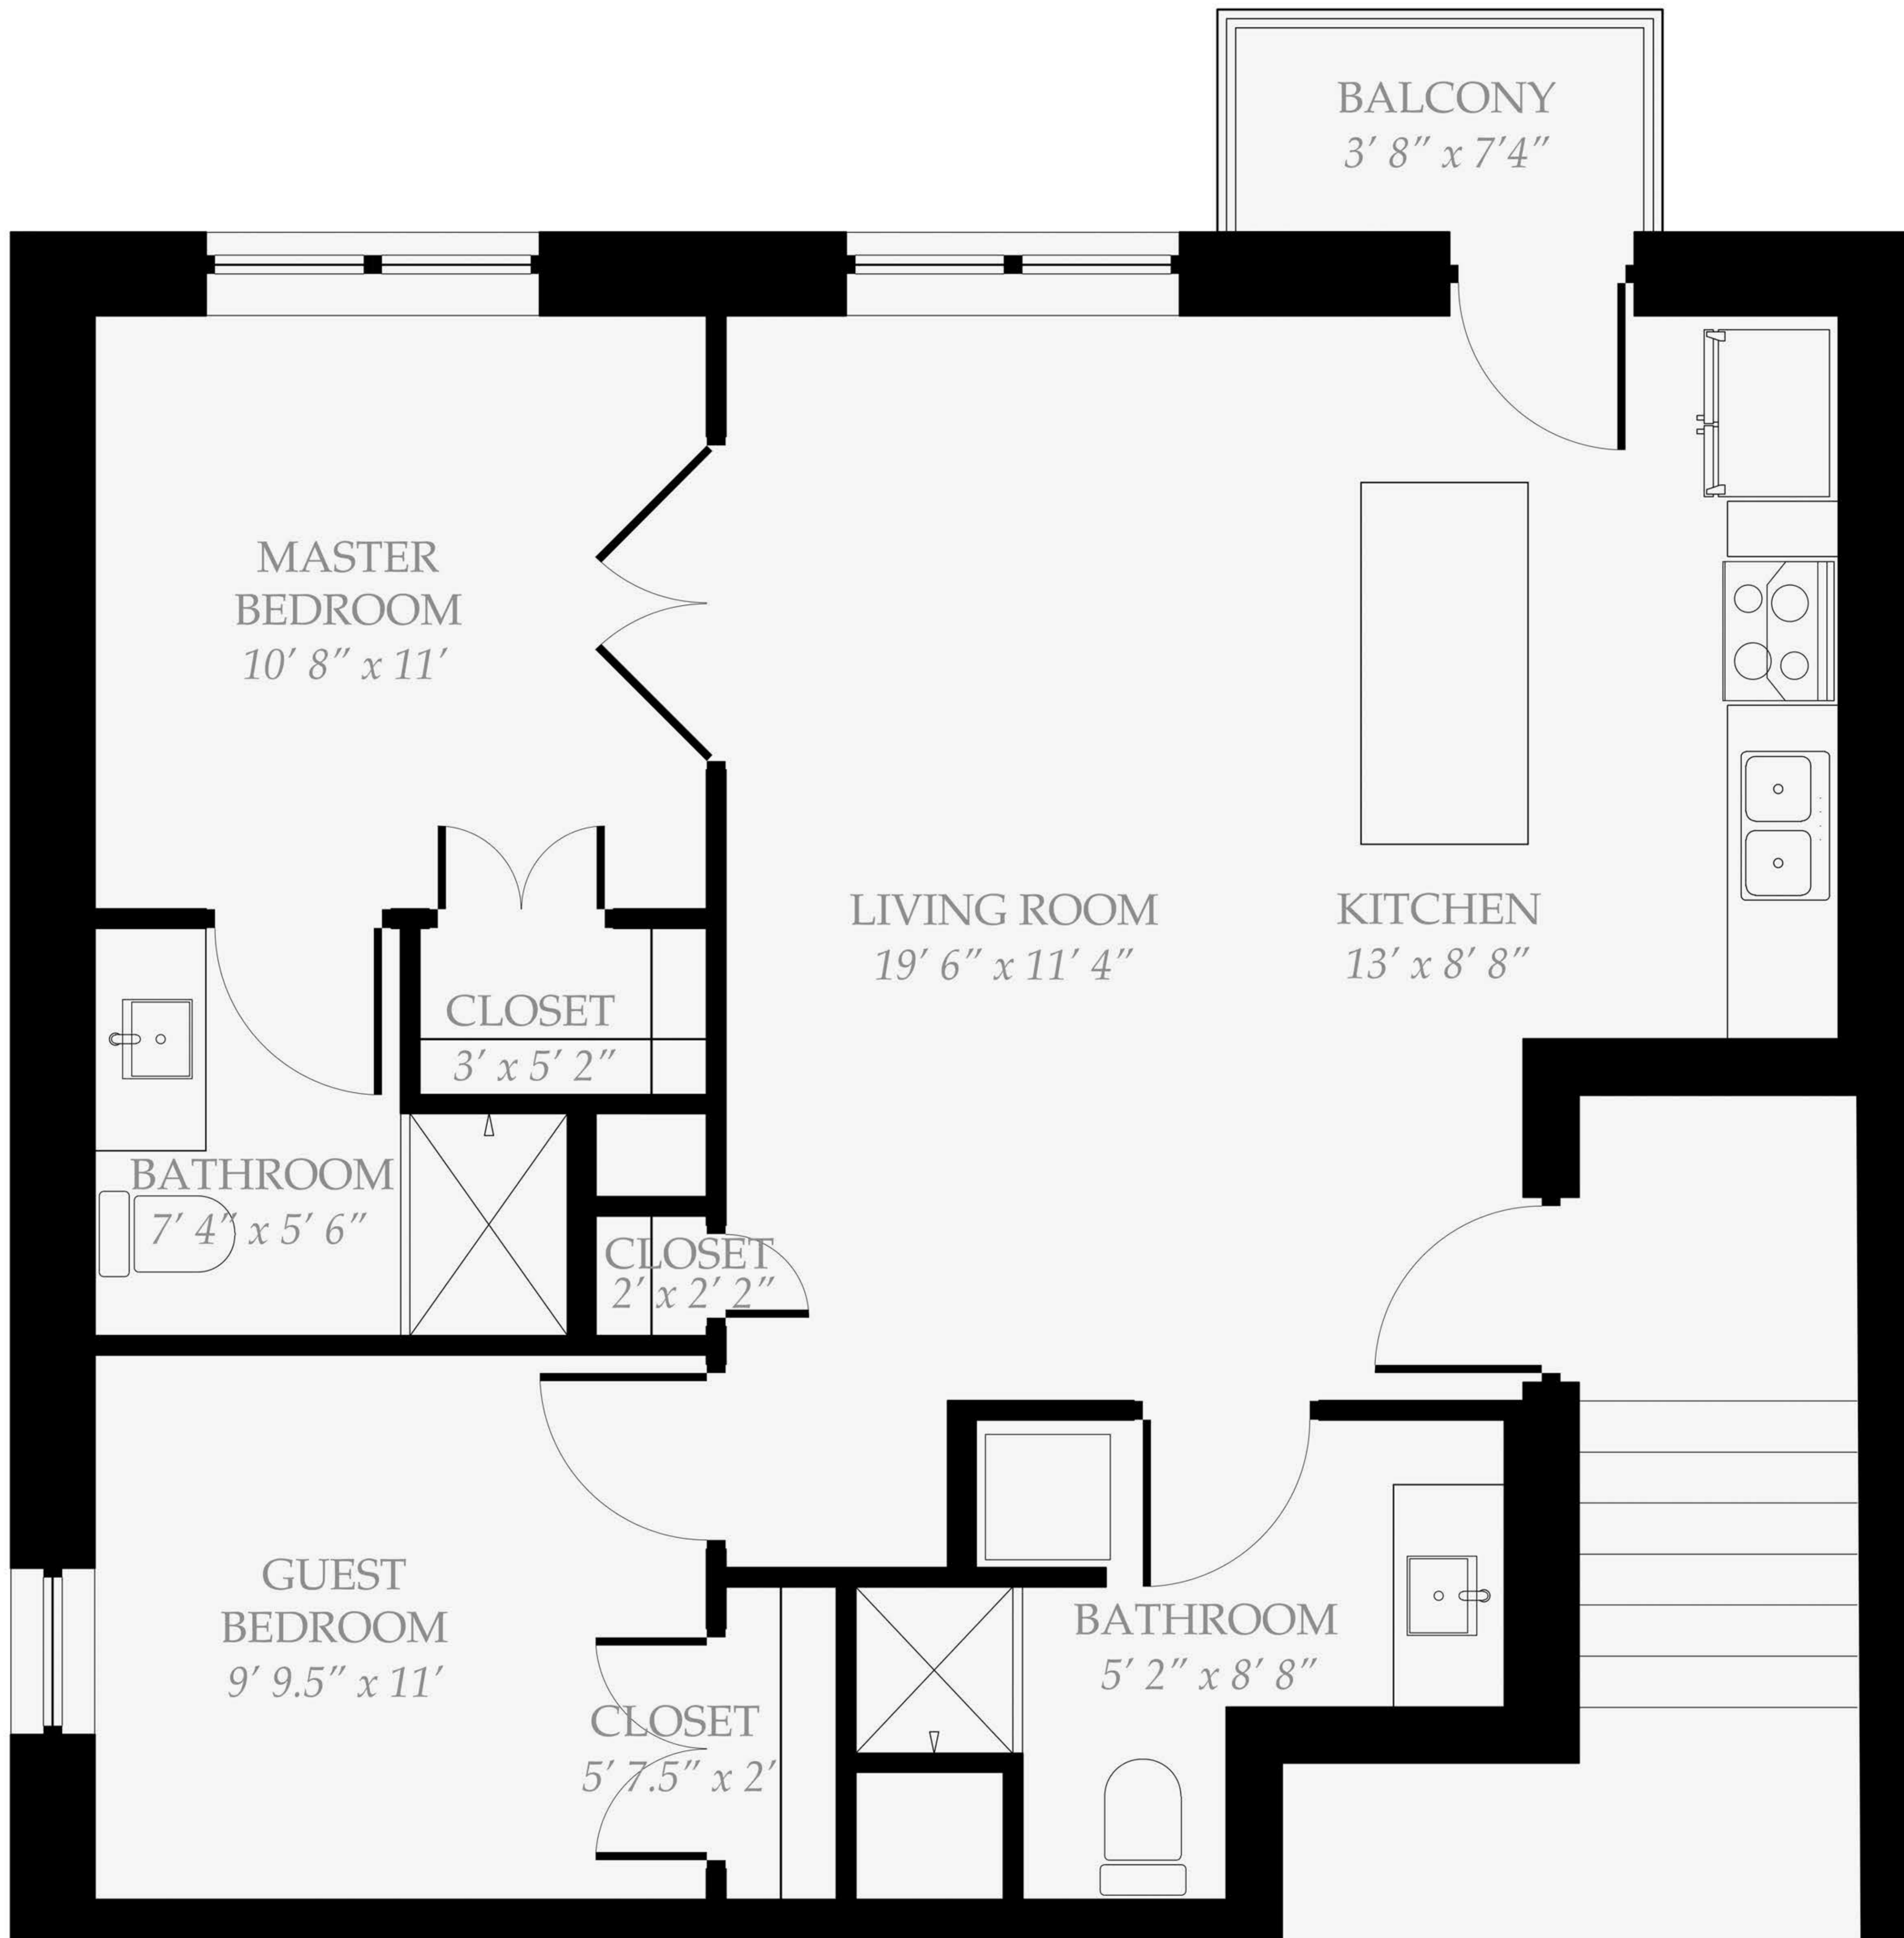

104 - FLOOR PLAN

862 sqft interior* + 38 sqft balcony

*Square footage is approximate and does not include balcony