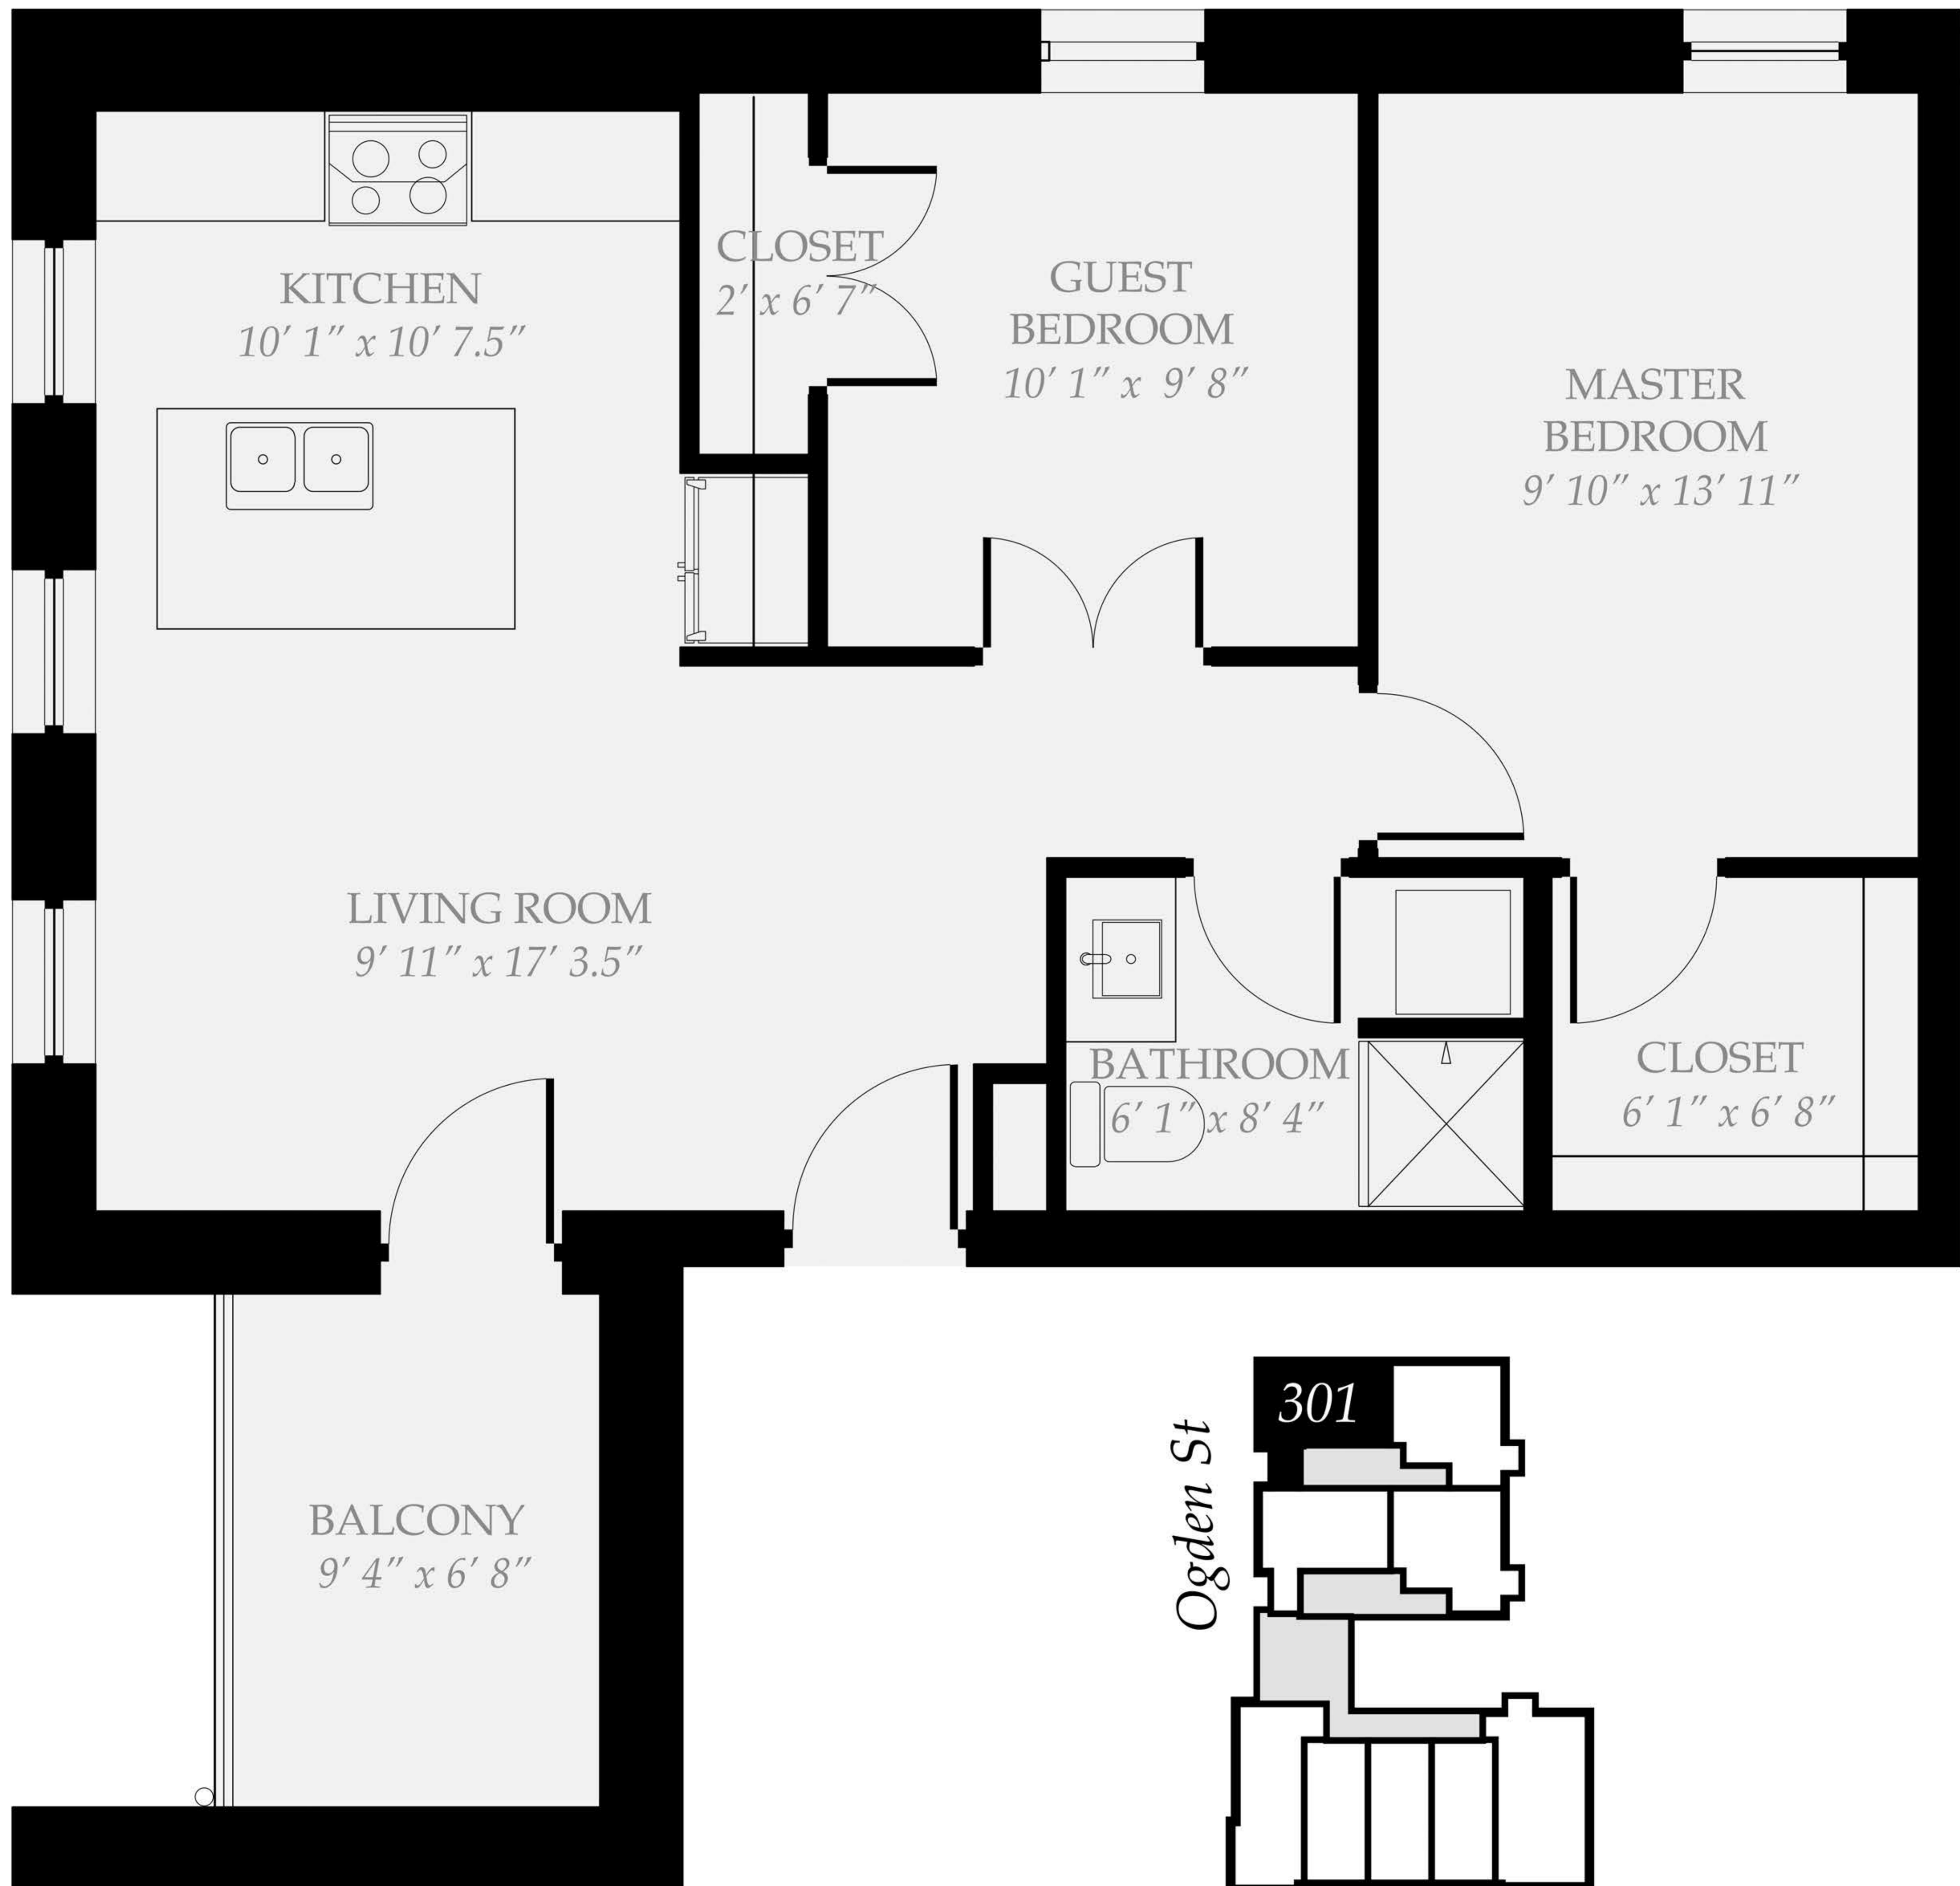

301 - FLOOR PLAN

748 sqft interior\* + 87 sqft balcony

\*Square footage is approximate and does not include balcony