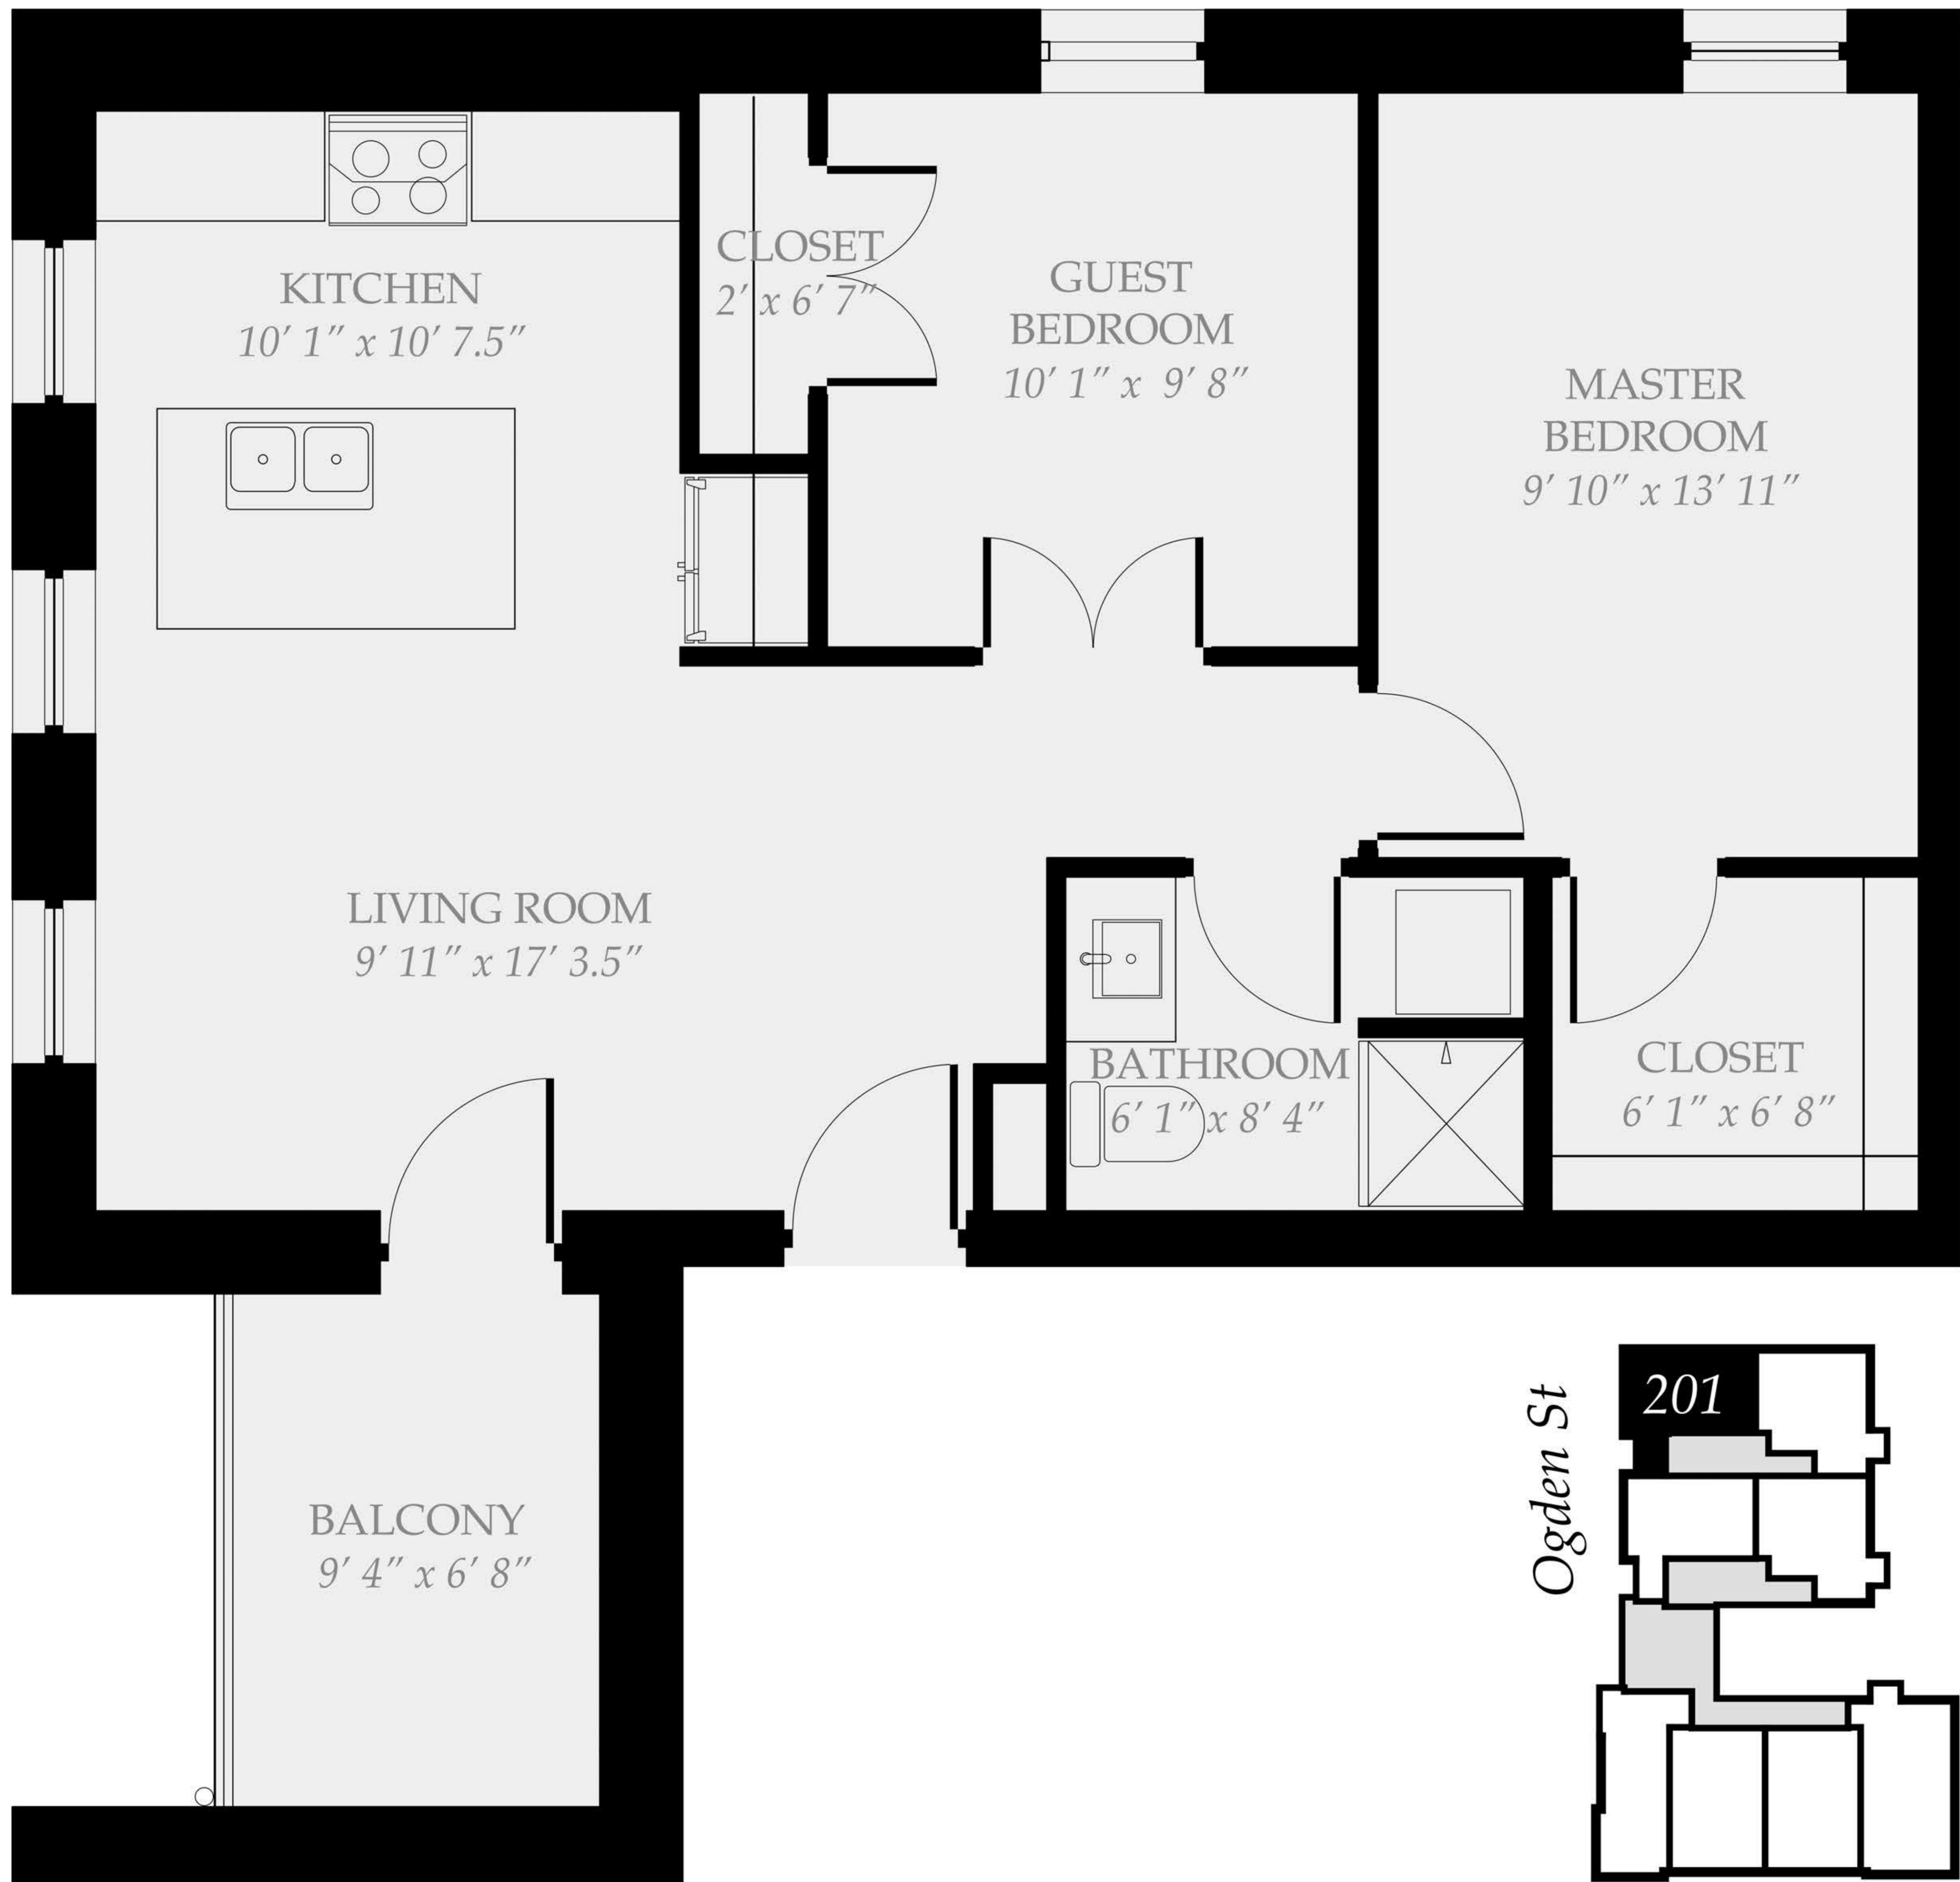

201 - FLOOR PLAN

748 sqft interior* + 87 sqft balcony

*Square footage is approximate and does not include balcony