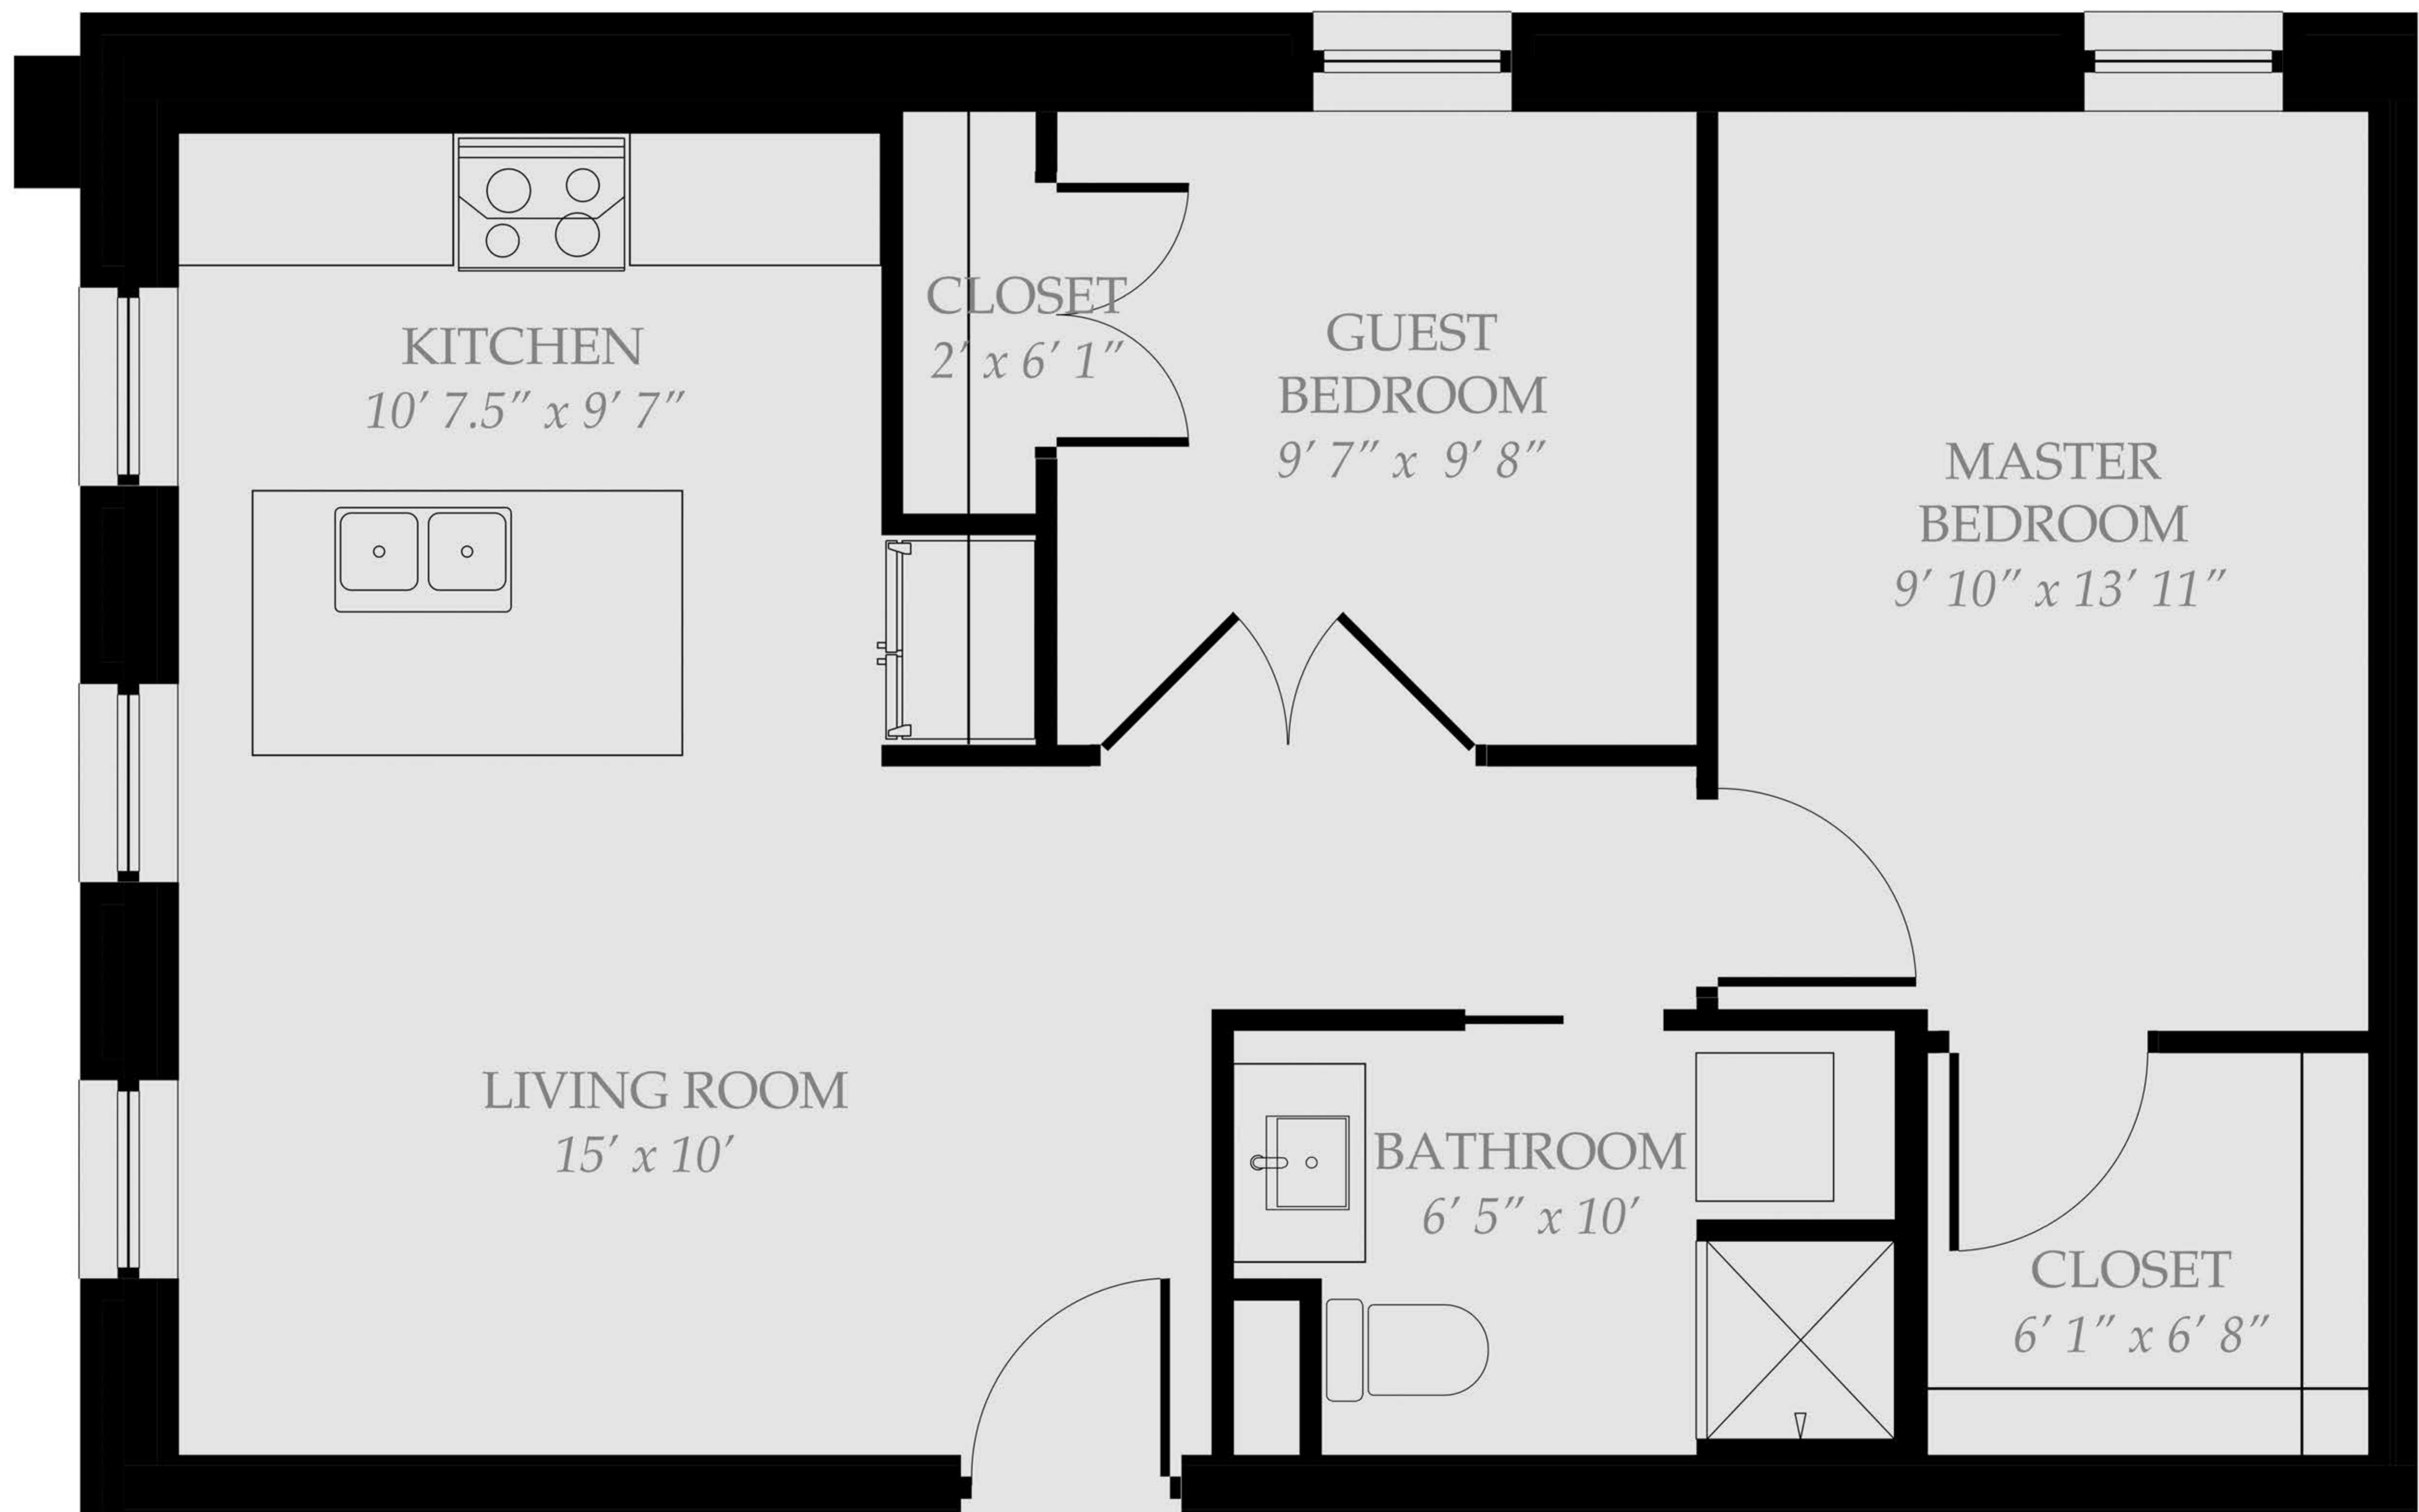

101 - FLOOR PLAN

748 sqft\*

\*Square footage is approximate